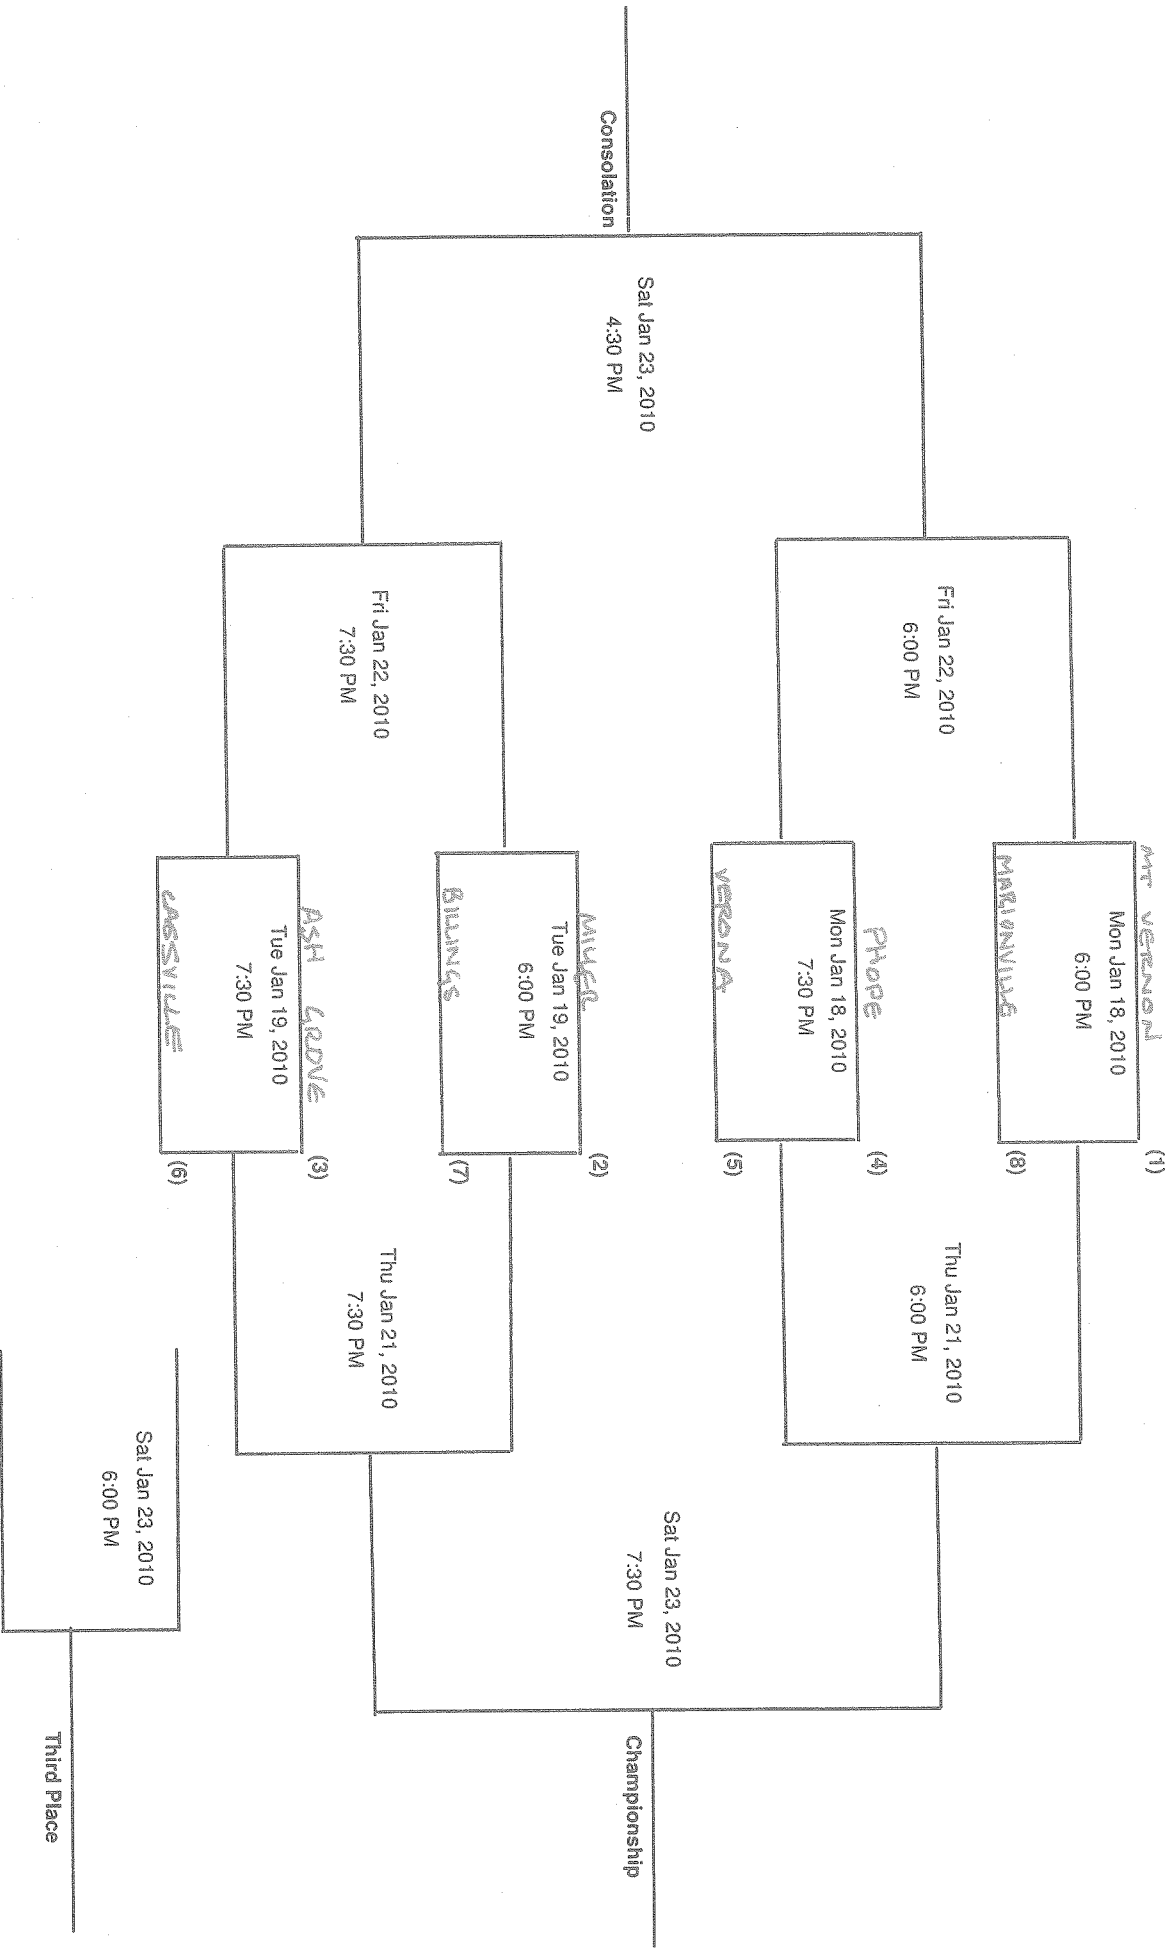

2010 Lady Comet Classic
1/18/2010 To 1/23/2010

Officials

LRHS JUNIOR VARSITY TOURNAMENT 2010

LRHS VARSITY TOURNAMENT 2010