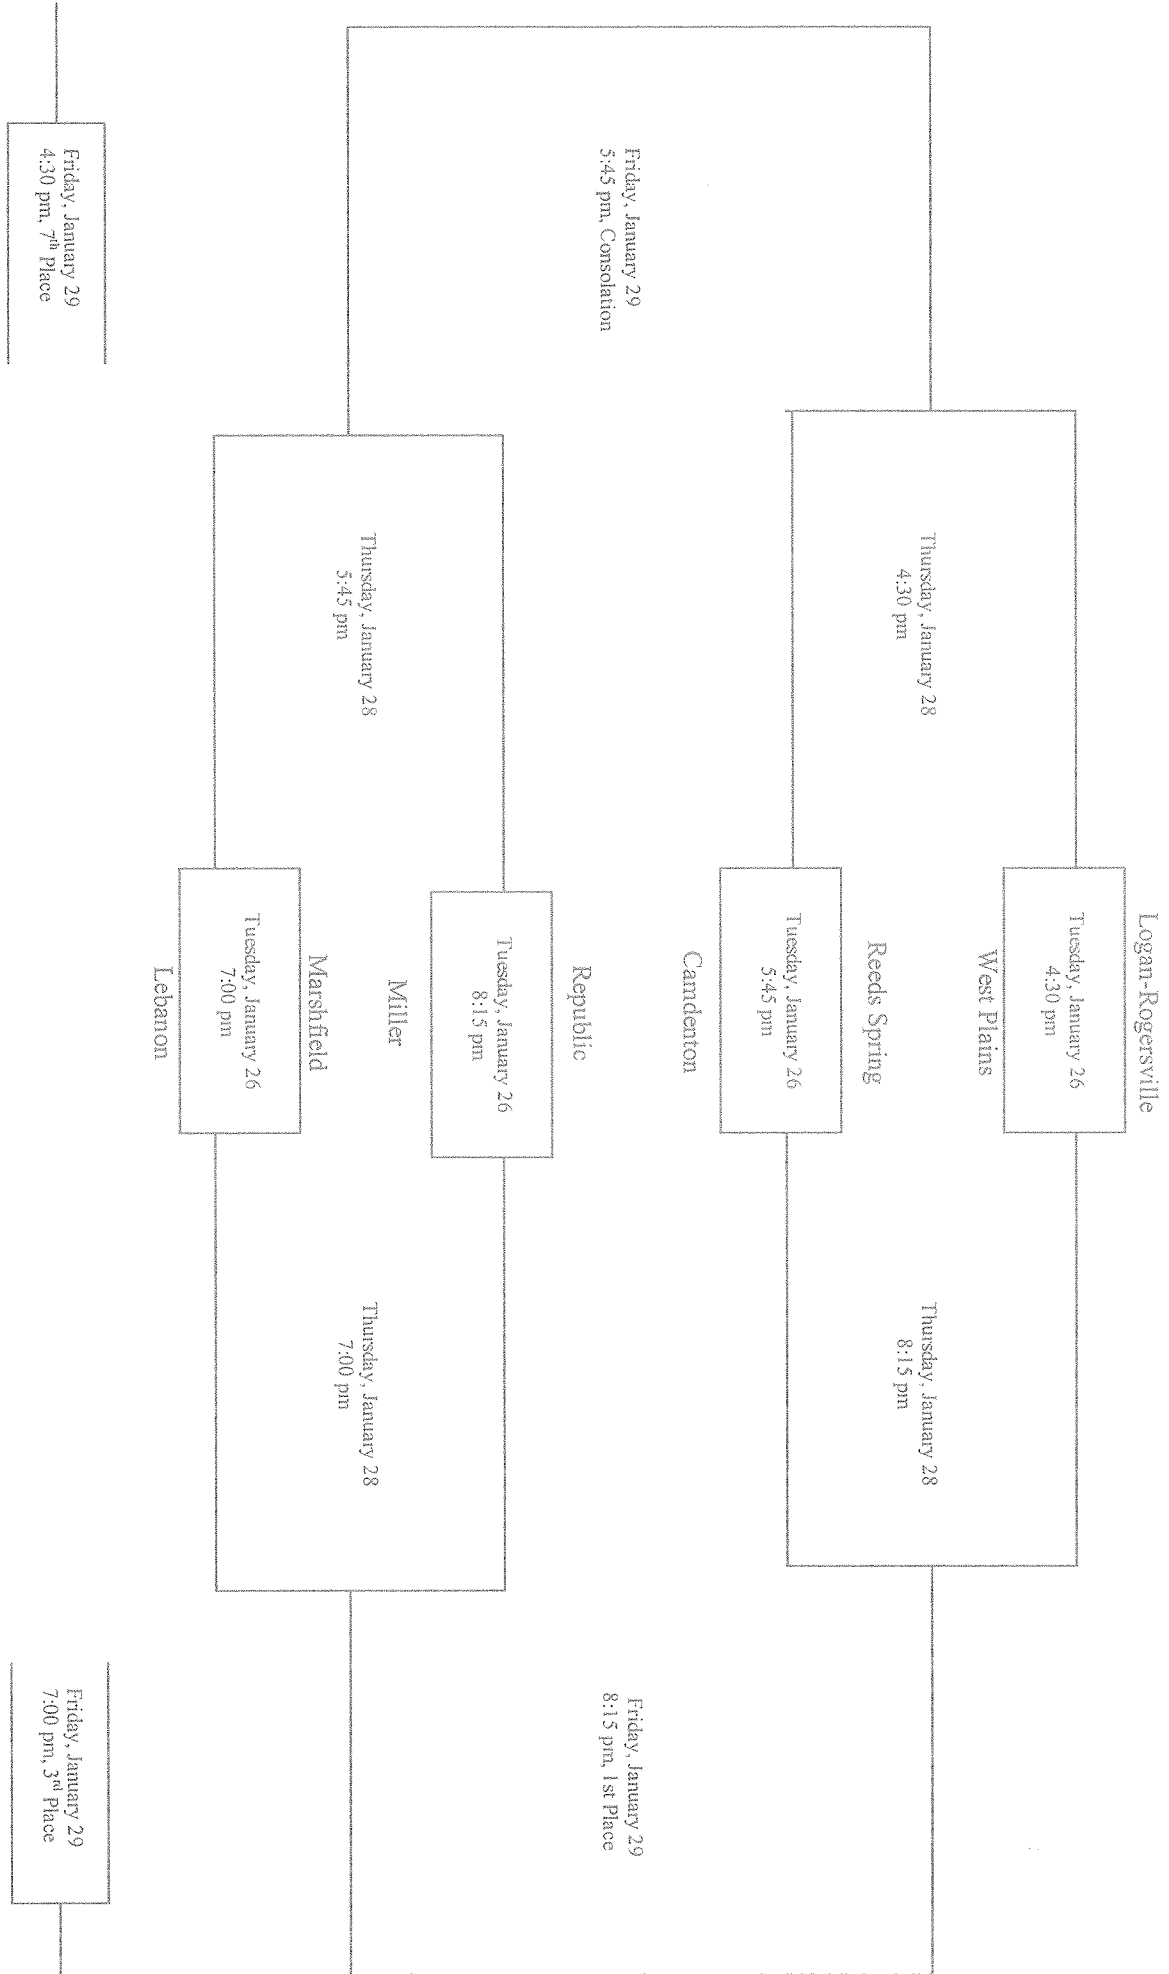

2010 Lady Comet Classic
1/18/2010 To 1/23/2010

Officials

LRHS JUNIOR VARSITY TOURNAMENT 2010

LRHS VARSITY TOURNAMENT 2010